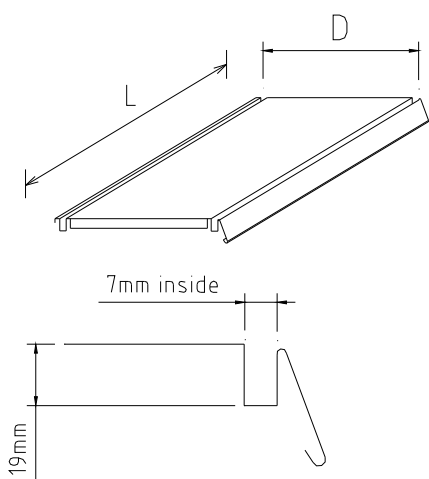

Legborden

LxD	Tekening nr	Prijs in €
665×300mm	0807062270000	€6,90
665×370mm	0807062370000	€7,80
665×470mm	0807062470000	€9,10
665×570mm	0807062570000	€10,90
1000×300mm	0807010270000	€7,77
1000×370mm	0807010370000	€8,97
1000×470mm	0807010470000	€10,39
1000×570mm	0807010570000	€11,99
1250×300mm	0807012270000	€10,39
1250×370mm	0807012370000	€10,59
1250×470mm	0807012470000	€12,59
1250×570mm	0807012570000	€15,49