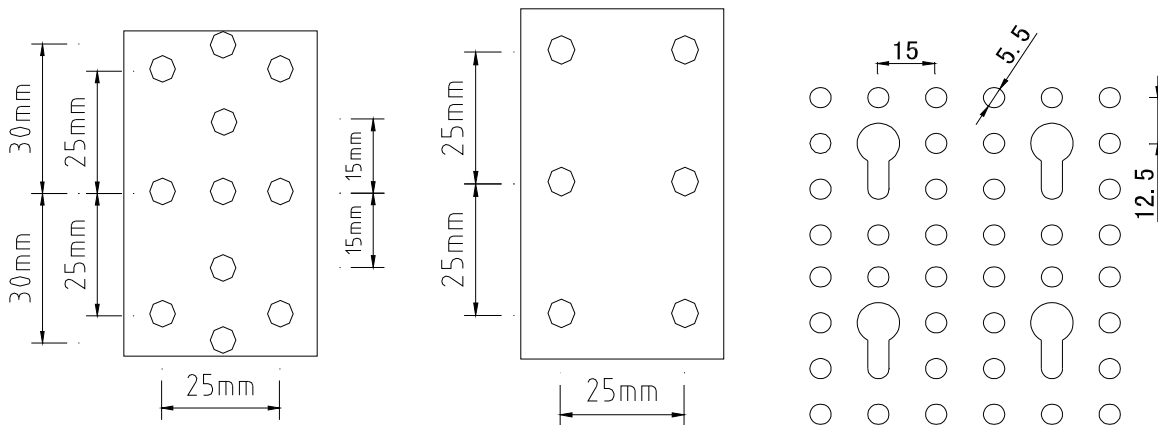

Technische informatie

H shape slot

30×60

30×80

Geperforeerde achterwand

Round holes

Line holes

key holes

Technical information

Module size

The accurate axial distance is for

665mmL, 1000mmL, 1250mmL,

Optimum back panel configurations

Height of upright Including baseleg	Number of back panels required
1210mm	2×400+1×300
1410mm	3×400+1×100
1610mm	3×400+1×300
1810mm	4×400+1×100
2110mm	5×400
2410mm	5×400+1×300