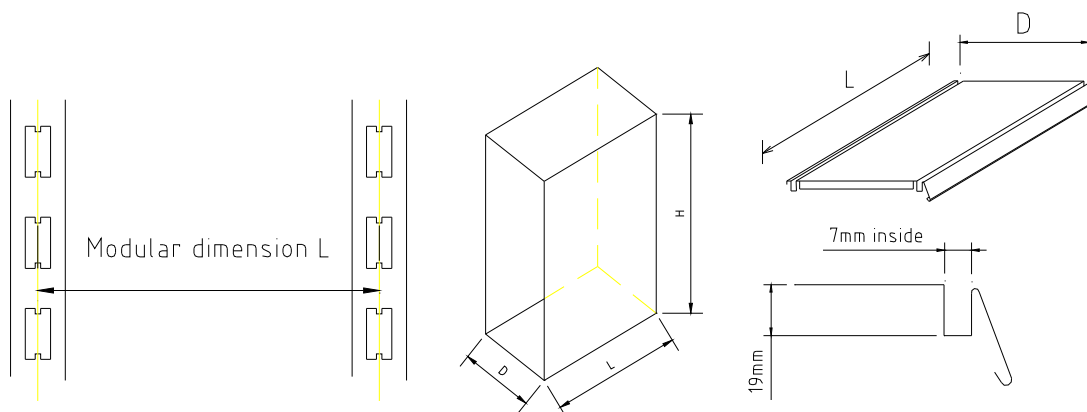

Technische informatie

H shape slot

30×60

30×80

Geperforeerde achterwand

Round holes

Line holes

key holes

Technical information

Module size

The accurate axial distance is for

665mmL, 1000mmL, 1250mmL,

Optimum back panel configurations

Height of upright Including baseleg	Number of back panels required
1210mm	2×400+1×300
1410mm	3×400+1×100
1610mm	3×400+1×300
1810mm	4×400+1×100
2110mm	5×400
2410mm	5×400+1×300